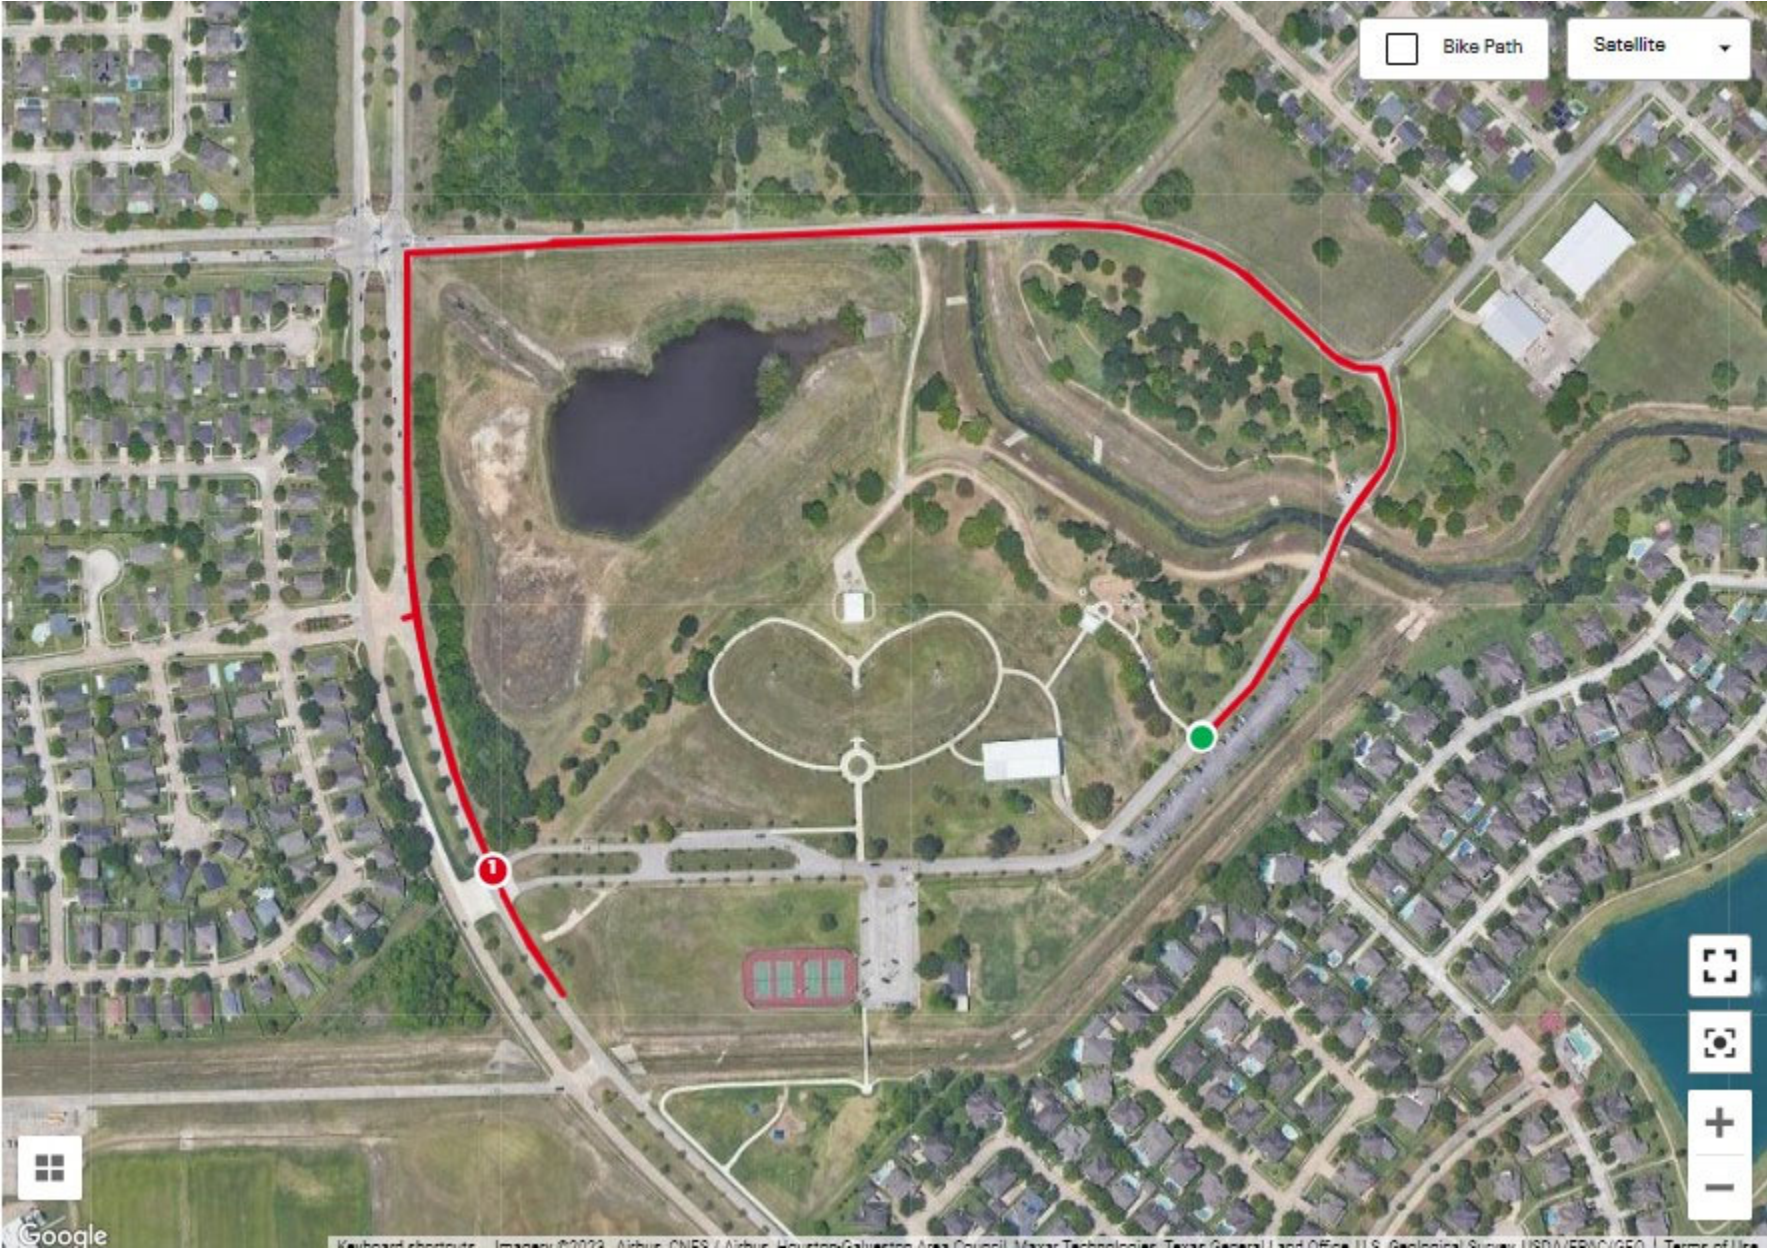

5K ROUTE - 9:15 a.m. Start Time (estimated finish = 10 a.m.)

3K ROUTE - 9:30 a.m. Start Time (Estimated finish = 10:10 a.m.)

KIDS 1K ROUTE—8:50 a.m. Start Time (starts and finished before 5k start)